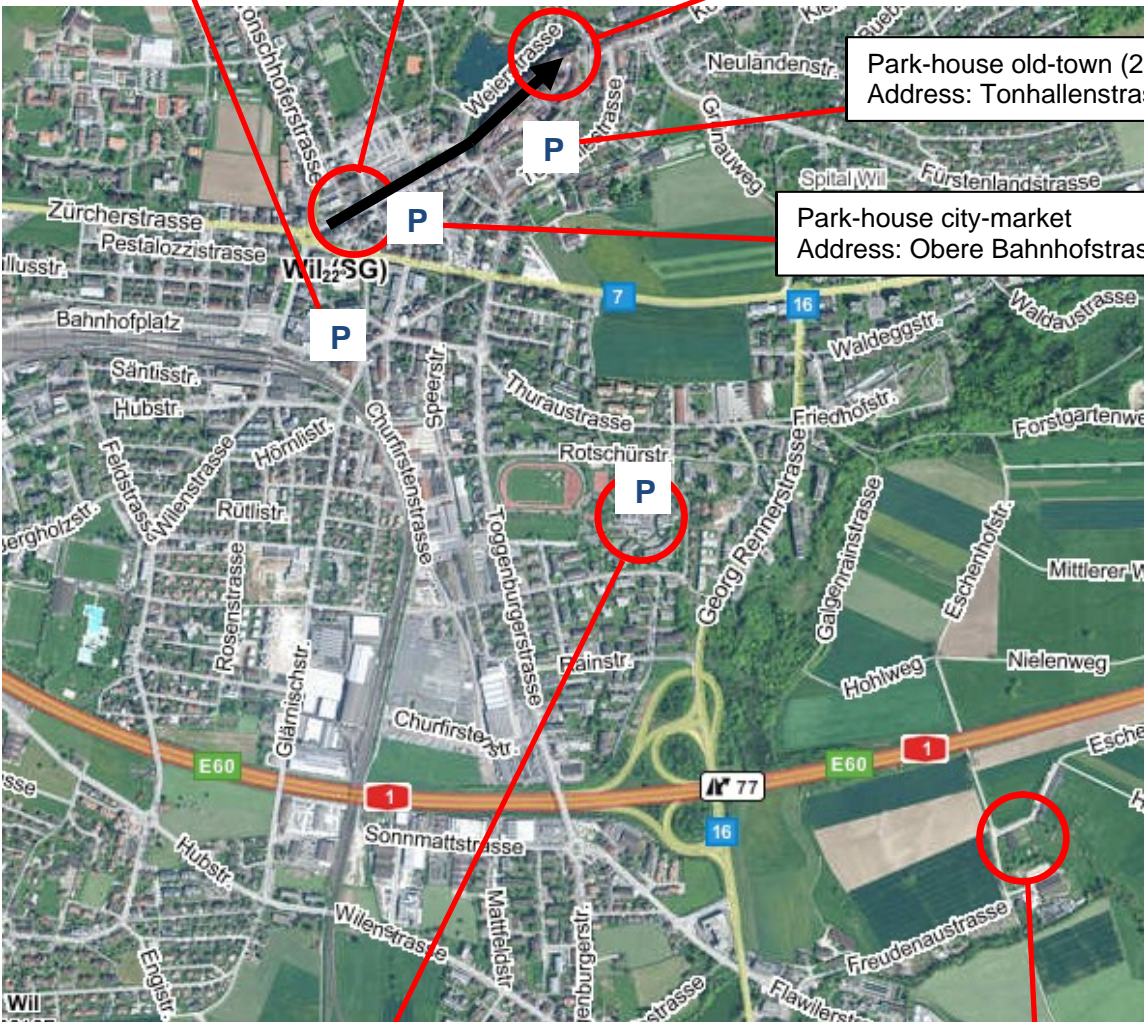

Situationsplan - Site-Map
Eröffnungsfeier - Opening-Ceremony
Siegerehrung - Victory-Ceremony

Start Opening Ceremony, CH-9500 Wil 29.8.12 18.00
Address: Obere Bahnhofstr. 21, CH-9500 Wil/SG

End Opening Ceremony
Restaurant Hof zu Wil
Address: Marktgasse 88

Park-house station (24h)
Address: Weststrasse 4, Wil

Park-house old-town (24h)
Address: Tonhallenstrasse 30,

Park-house city-market
Address: Obere Bahnhofstrasse 39, Wil

Victory-Ceremony, Lindenhof, CH-9500 Wil 1.9.12 14.00
Address: Lindenhofstr. 23, CH-9500 Wil/SG

Shooting Range Thurau, CH-9500 Wil
Address: Eschenhofstrasse, CH-9500 Wil/SG

www.easv.ch/wm-2012